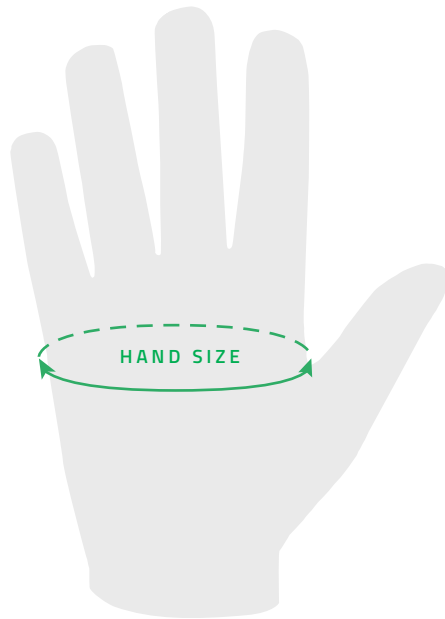

SIZING GUIDE

GLOVES

	S	M	L	XL	XXL
* Hand size inch	8	9	10	11	12
* Hand size cm	20.5 cm	23 cm	25.5 cm	28 cm	30.5 cm

* **Hand size** - Measure around the fullest part of your hand, over the thumbs.